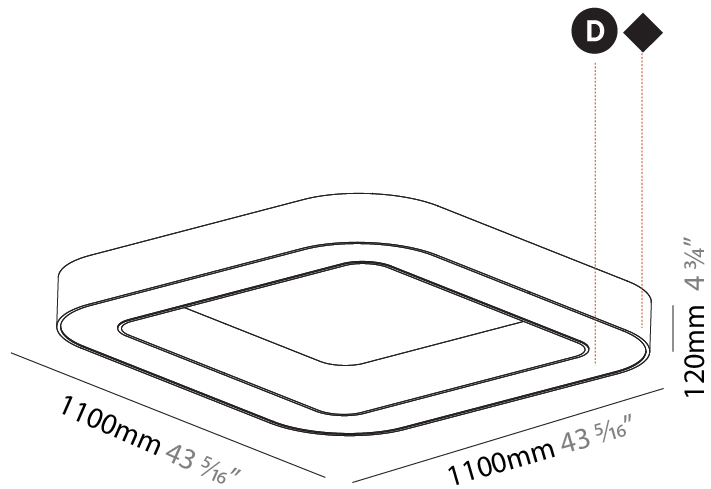

GENERAL

Series: Glorious
Subseries: Glorious Quantum
Brand: Prolicht
Division: Architectural
Mounting Type: Surface
Mounting Location: Ceiling
Subcategory: Ambient

PHYSICAL

Shape: Square
Length (mm): 1100
Length (in): 43 ⁵/₁₆"
Width (mm): 1100
Width (in): 43 ⁵/₁₆"
Height (mm): 120
Height (in): 4 ³/₄"
Light Distribution: Direct
Weight (kg): 14.2
Weight (lbs): 31.24
Diffuser: PMMA - Opal or Micro-Prism
Fixture Finish: SSR / BKV / CWI / CRY / HAB / UFT / ITA / RUA / FTG / MYG / LOD / PUS / FRO / FUP / KIA / POP / BLS / SPG / MEY / GOH / GUM / CHC / COM / ABZ / JAG / OBR / MOS / ROR
Fixture Material: Aluminum

ELECTRICAL

Lamp Type: LED (Zhaga Standard)
Input Wattage (W): 60
Total Output Wattage (W): 48 / 38.4 (3500K)
Dimming: Non-Dimming / Phase Dimming (120Vac only) / 0-10V Dimming
Driver Included: Yes
Driver Location: Integrated
Driver Type: Constant Current - 120 / 277Vac
Driver Class: Class 2
Input Voltage (V): 120 - 277
Constant Current (MA): 350 / 1200 (3500K)

LED

Color Temperature (°K): 3000 / 3500 / 4000
Max. Delivered Lumen (lm): 5540 / 5733 / 5850
CRI: >80 CRI
Efficiency (%): 65
Lamp Life (hrs): 50000

OPTICAL

RATINGS AND CERTIFICATIONS

Certified By: Certified for North American Standards
IP rating: IP20

PROJECT	_____
TYPE	_____
SPECIFIER	_____
QUANTITY	_____
DATE	_____