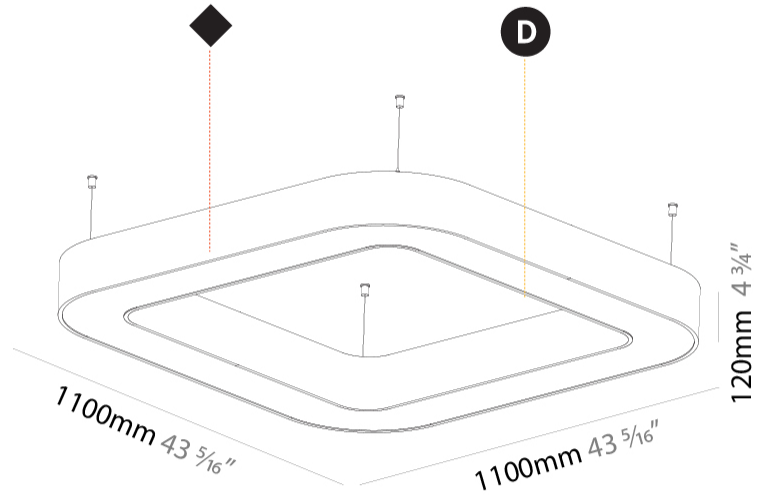

GENERAL

Series: Glorious
Subseries: Glorious Quantum
Brand: Prolicht
Division: Architectural
Mounting Type: Suspension
Mounting Location: Ceiling
Subcategory: Ambient

PHYSICAL

Shape: Square
Length (mm): 1100
Length (in): 43 ⁵/₁₆"
Width (mm): 1100
Width (in): 43 ⁵/₁₆"
Height (mm): 120
Height (in): 4 ³/₄"
Max. Overall Height (mm): 2120
Max. Overall Height (in): 83 ⁷/₁₆"
Light Distribution: Direct
Weight (kg): 13.125
Weight (lbs): 28.88
Diffuser: PMMA - Opal or Micro-Prism
Fixture Finish: SSR / BKV / CWI / CRY / HAB / UFT / ITA / RUA / FTG / MYG / LOD / PUS / FRO / FUP / KIA / POP / BLS / SPG / MEY / GOH / GUM / CHC / COM / ABZ / JAG / OBR / MOS / ROR
Fixture Material: Aluminum

ELECTRICAL

Lamp Type: LED (Zhaga Standard)
Input Wattage (W): 60
Total Output Wattage (W): 48 / 38.4 (3500K)
Dimming: Non-Dimming / Phase Dimming (120Vac only) / 0-10V Dimming
Driver Included: Yes
Driver Location: Integrated
Driver Type: Constant Current - 120 / 277Vac
Driver Class: Class 2
Input Voltage (V): 120 - 277
Constant Current (MA): 350 / 1200 (3500K)

LED

Color Temperature (°K): 3000 / 3500 / 4000
Max. Delivered Lumen (lm): 5540 / 5733 / 5850
CRI: >80 CRI
Efficiency (%): 65
Lamp Life (hrs): 50000

OPTICAL

RATINGS AND CERTIFICATIONS

Certified By: Certified for North American Standards
IP rating: IP20